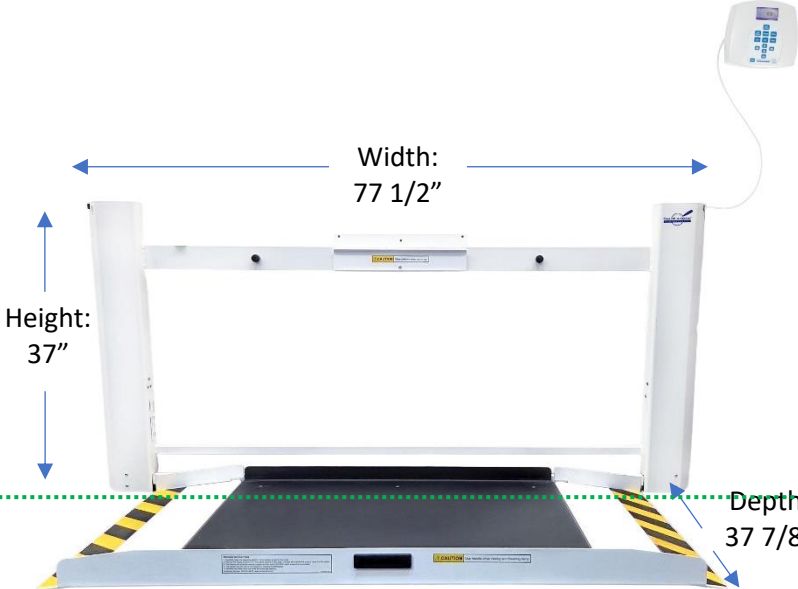

Model 2920KL-AM
Dimensions in
Operating Position

Total working space required (wxd):
197 1/2" (16 1/2ft) x 73 7/8" (6 1/4ft)