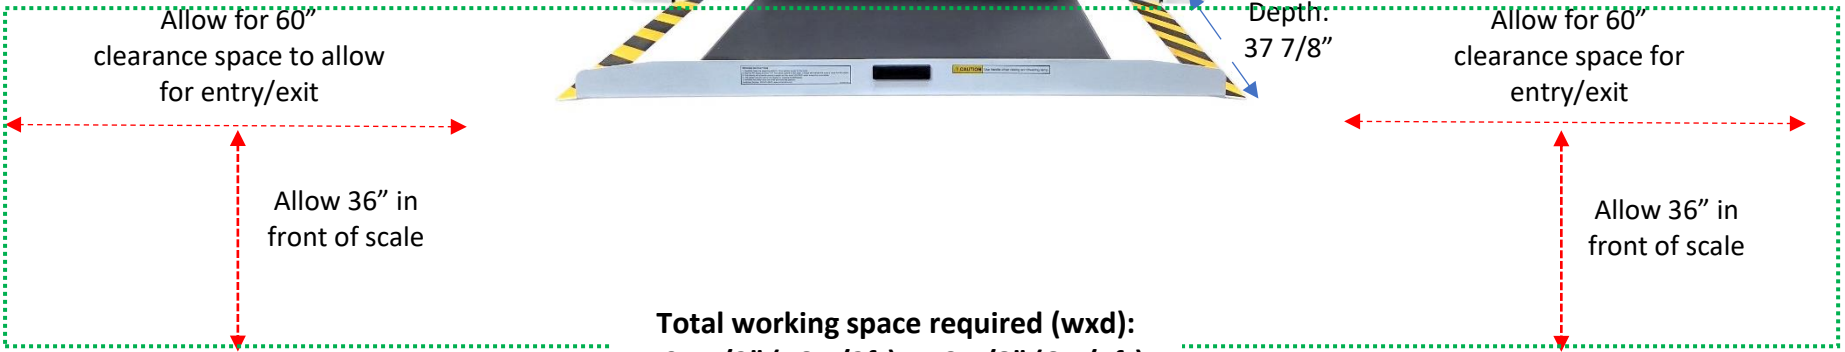

Model 2920KL-AM
Dimensions in
Operating Position

Total working space required (wxd):
197 1/2" (16 1/2ft) x 73 7/8" (6 1/4ft)